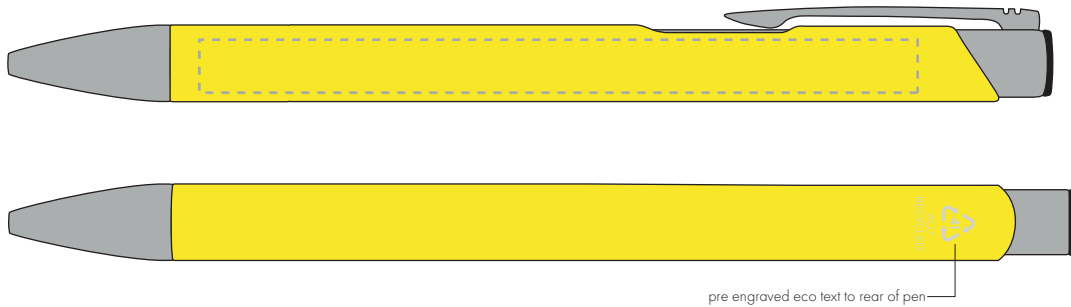

Your Ref:
Our Ref:

Quantity:
Version: 1

Product Code: TPC982001
Product Colour: YELLOW

PRINTING CONCERNS:

We stock this item in the following colours

**PANTONE REFERENCE(S)**

● Engrave

ARTWORK SCALE 100%

ARTWORK SCALE 100%
Side Engrave Area:
95mm x 7mm

Product Image for visualisation
- colours may vary

The dashed line is to demonstrate print area and will not appear on your printed item

PLEASE NOTE:

- All colours including print and product are for visual purposes only and should not be regarded as the actual colour of the product and print.
- Some products may vary from batch to batch and may differ from previous orders.
- The colour and texture of a product can also have an effect on the final print colour.
- By approving this order we accept that you understand these terms.